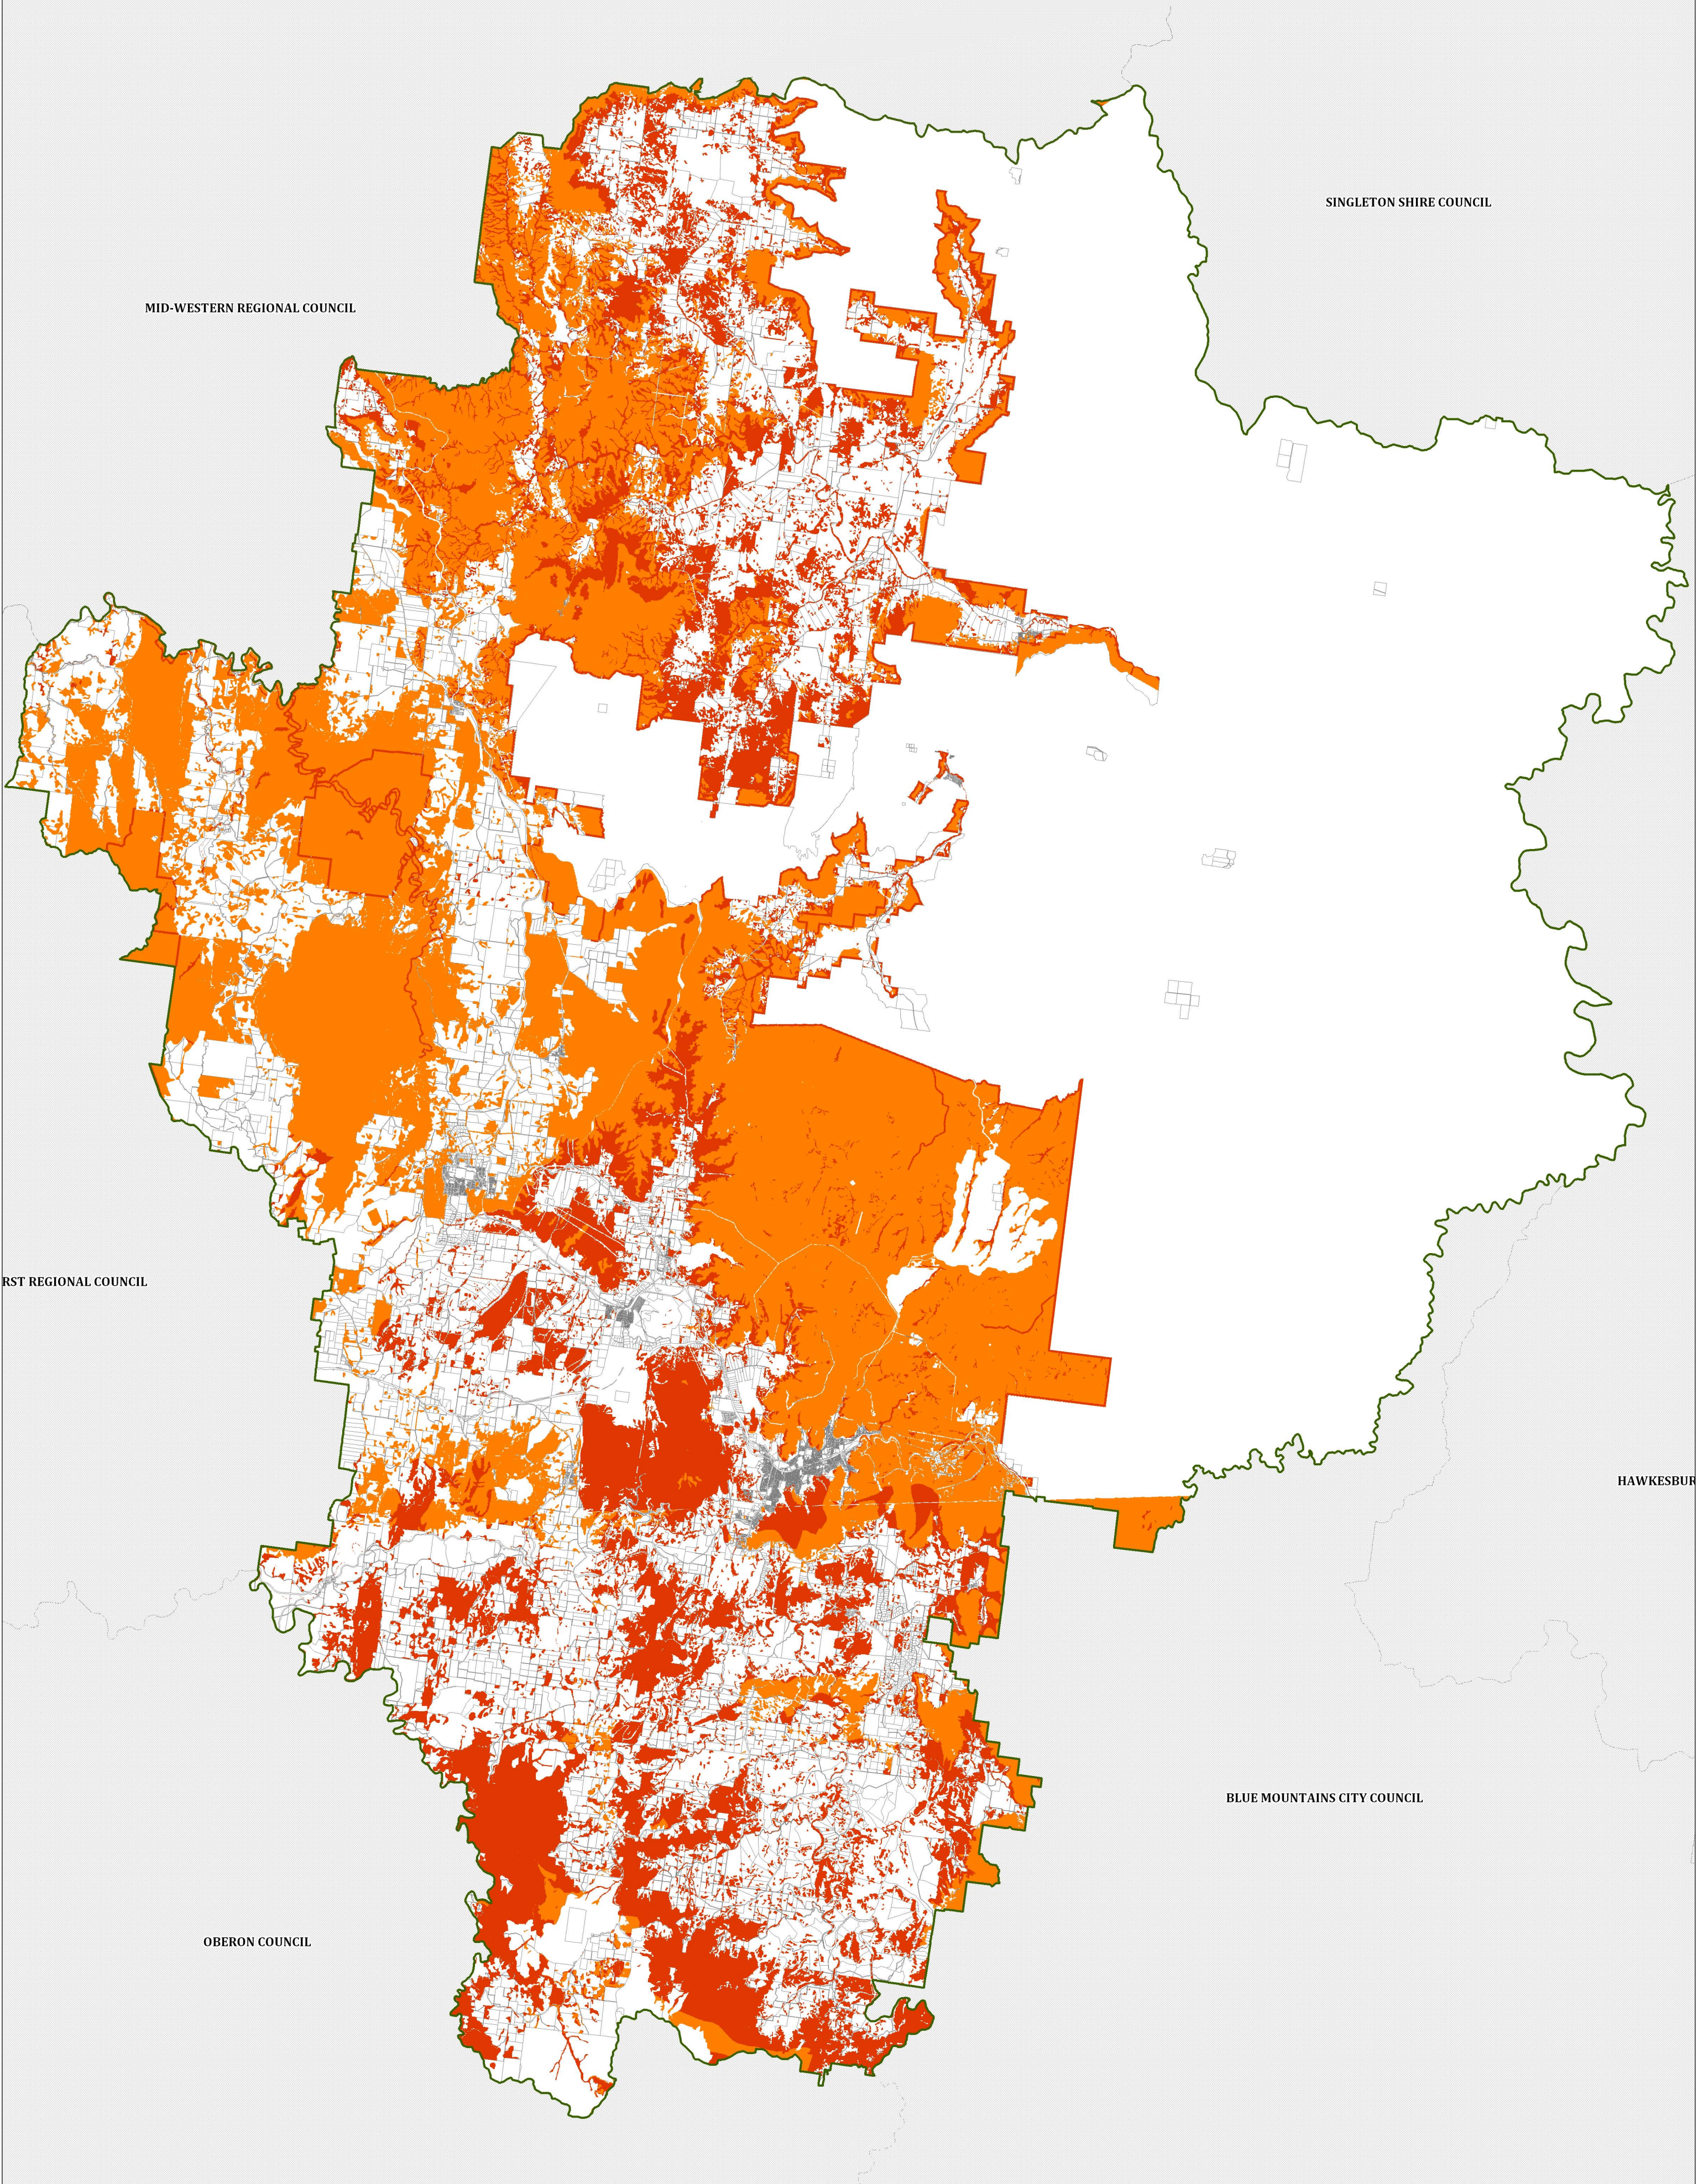

BIODIVERSITY MAP

MUSWELLBROOK SHIRE COUNCIL

SINGLETON SHIRE COUNCIL

MID-WESTERN REGIONAL COUNCIL

WEST REGIONAL COUNCIL

HAWKESBUR

BLUE MOUNTAINS CITY COUNCIL

OBERON COUNCIL

Version:		
Project:		
Location:		
Drawn:	Checked:	Date:

LEGEND

- (BIO) Moderate
- (BIO) High
- cadastre